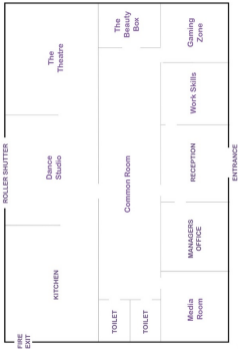

Welcome to Fenlake!

STUDIO 8 FLOOR PLAN

SESSIONS

the

FENLAKE WAY

- Ceramics
- Drama
- Dance
- Yoga
- Podcast
- Newsletter
- Catering
- Art
- Life Skills
- Gaming
- Music
- Podcasting
- Photography
- Social Activities
- Work Experience
- Beauty